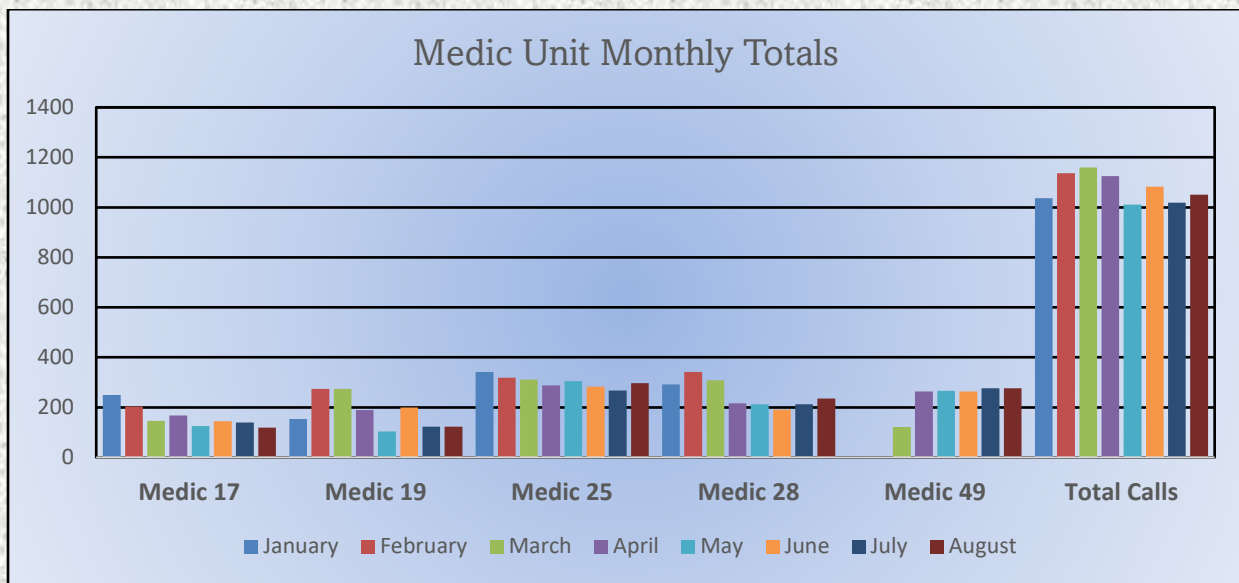

Total Responses for Engine Companies: 672

El Dorado County Fire Protection District

Total Responses for Medic Units: 1,050

Engine 25 Monthly Statistics Comparison

Medic 25 Monthly Statistics Comparison