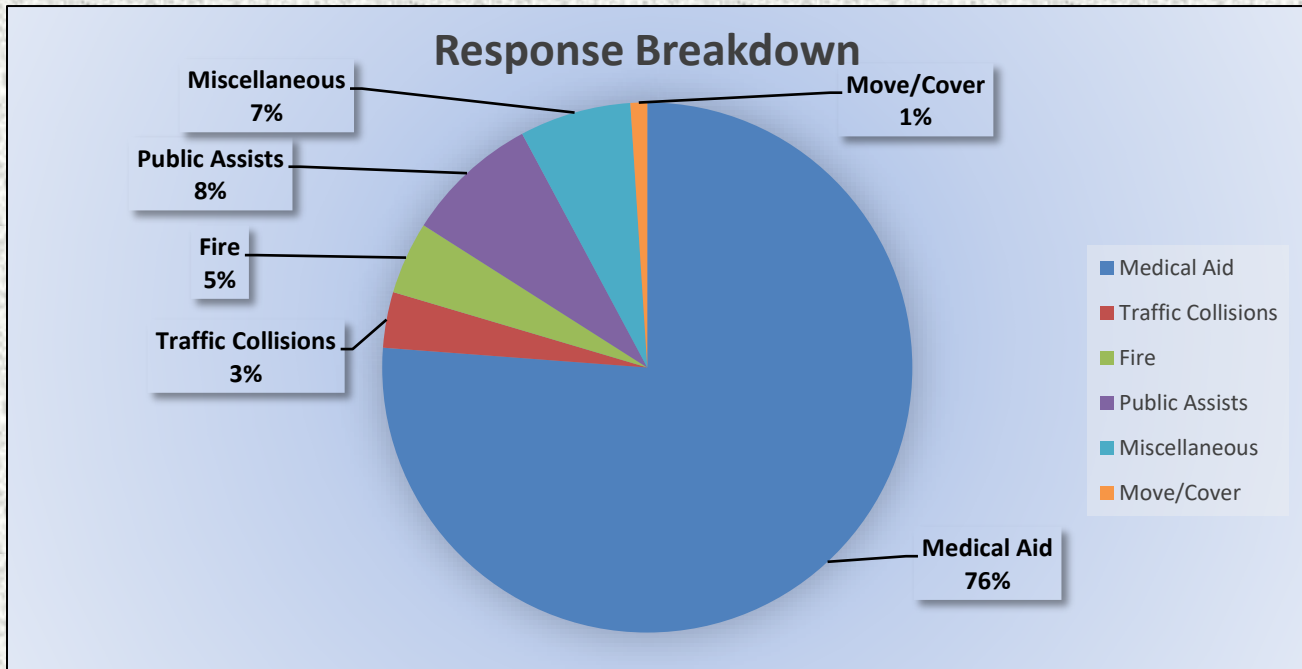

Engine 25 Monthly Statistics Comparison