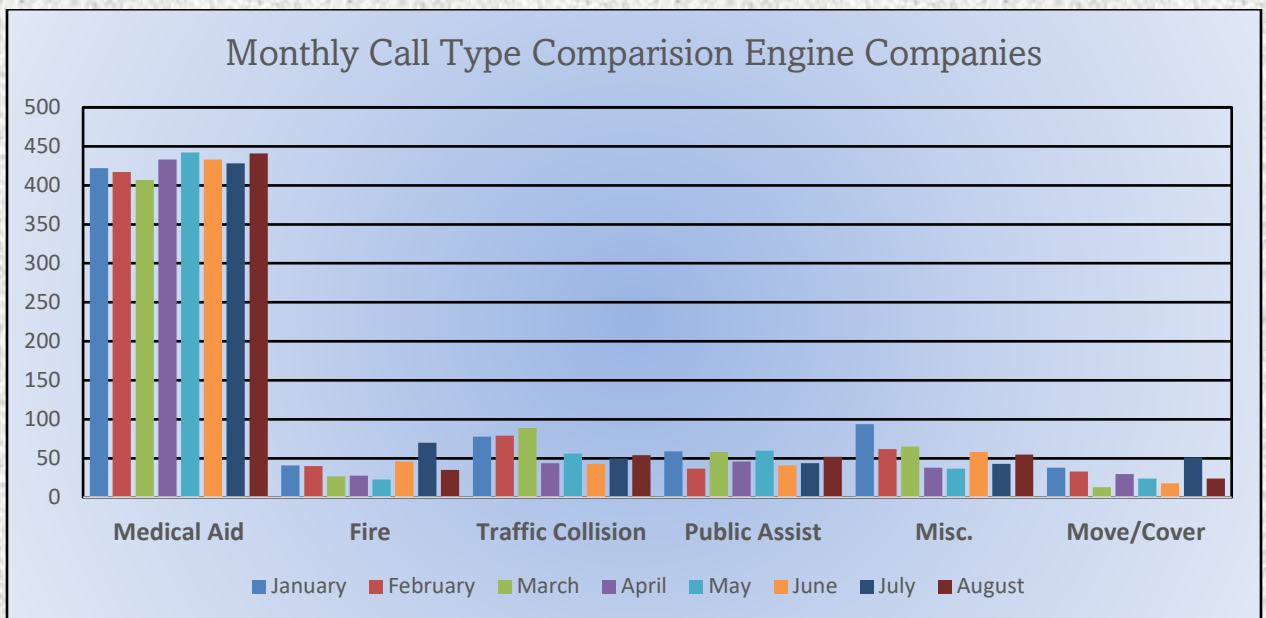

Monthly Run Statistics and Call Break Down August 2023 Engine Companies and Medic Units

Total Responses for Engine Companies: 672