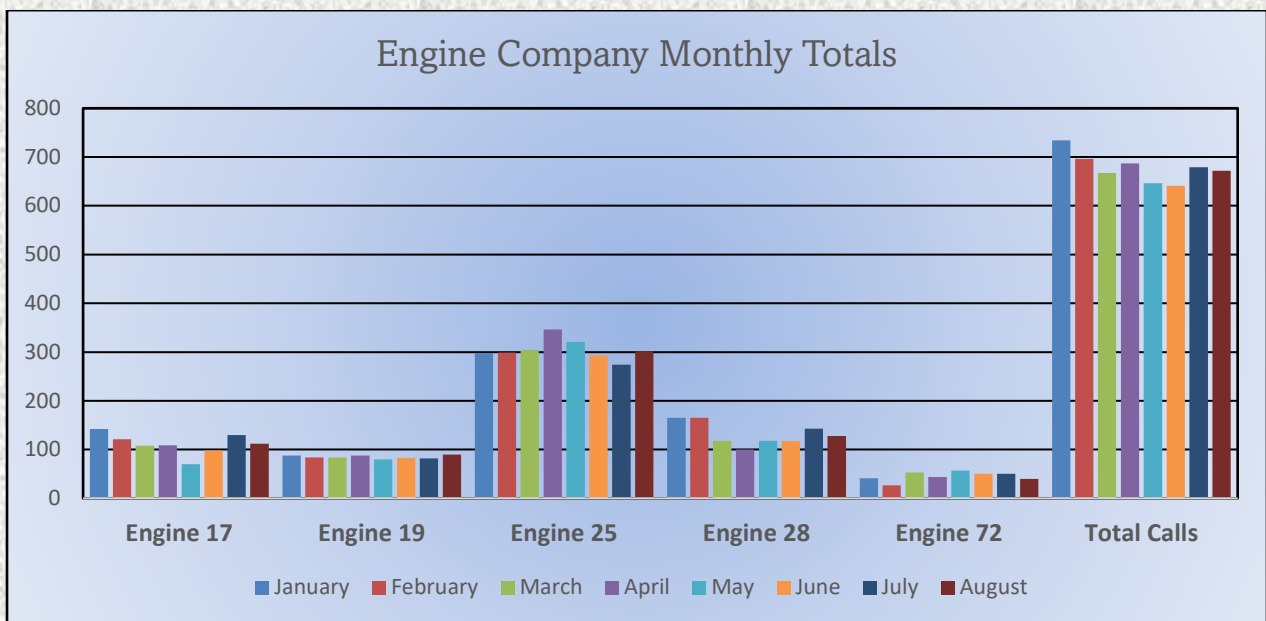

Monthly Run Statistics and Call Break Down August 2023 Engine Companies and Medic Units

Total Responses for Engine Companies: 672