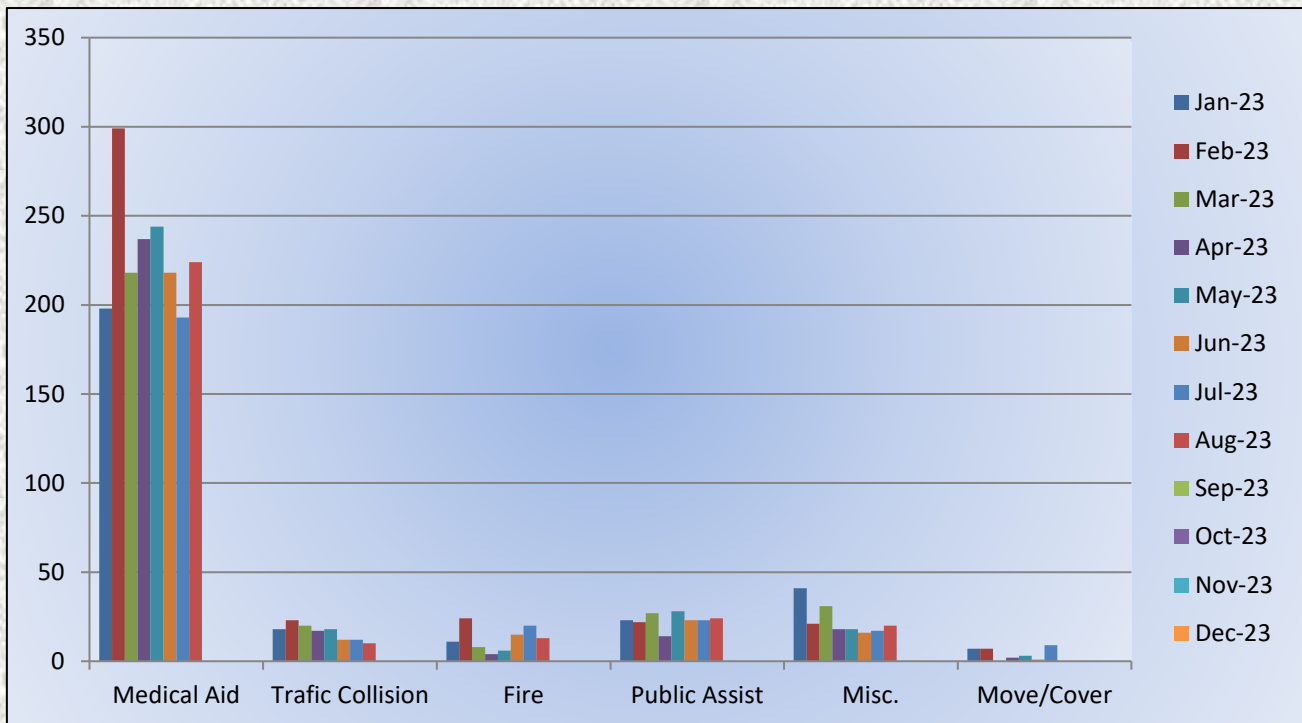

Engine 25 Monthly Statistics Comparison