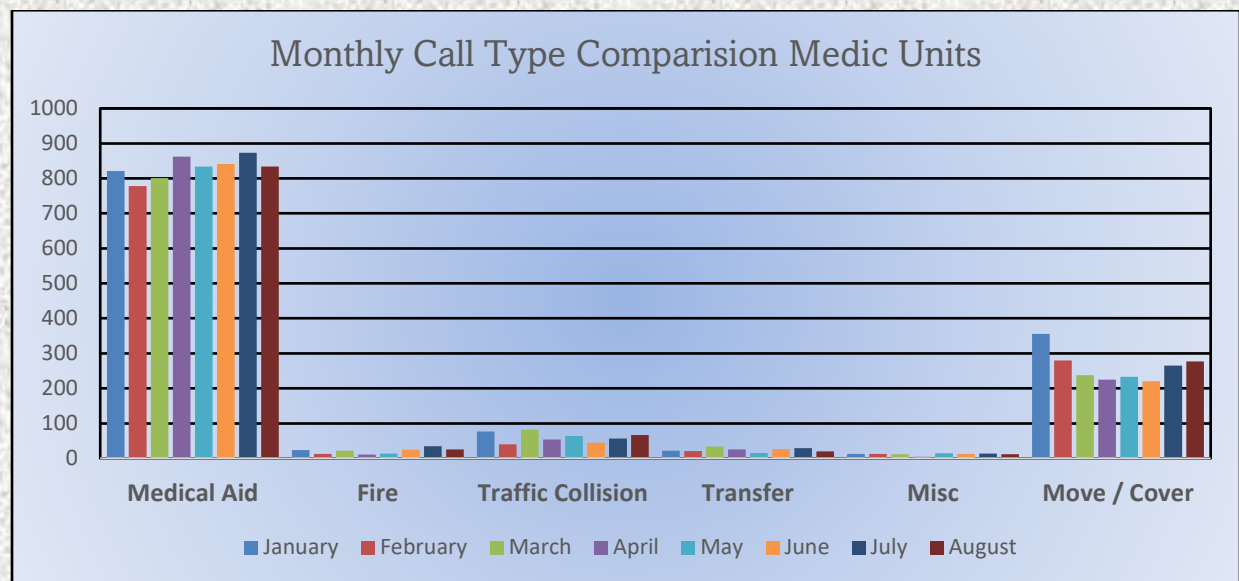

Total Responses for Engine Companies: 672

El Dorado County Fire Protection District

Total Responses for Medic Units: 1,050

Engine 25 Monthly Statistics Comparison

Medic 25 Monthly Statistics Comparison